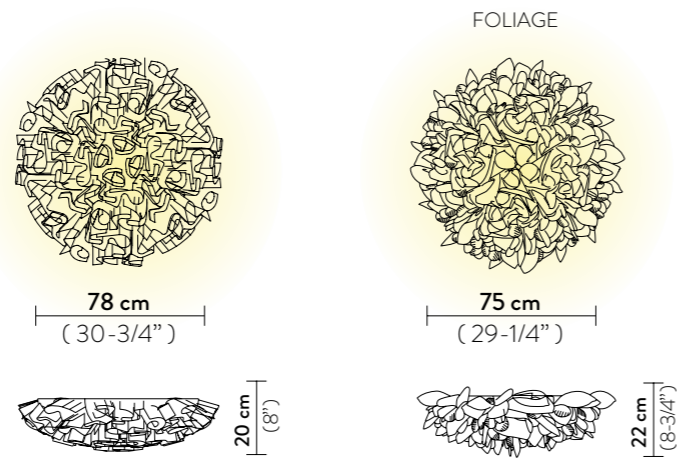

VELI CEILING/WALL LARGE

DESIGN BY ADRIANO RACHELE

VELI CEILING/WALL LARGE

- **Light Source:** 3 X 12W E26 LED Filament Bulbs
  Veli Aurea: recommended 3000 Kelvin
- **Dimmable:** with dimmable bulbs
- **Materials:** Opalflex® / Lentiflex® / Goldflex® / Steelflex®
  Copperflex® / Lentiflex® with cold foil
- **With:** Magnetic hanging System
- **Weight:** net 6,81 lbs - gross 12,79 lbs
  net 7,94 lbs - gross 13,67 lbs (AUREA)
- **Packaging:** 31,5 x 31,5 x h. 11,81 in

FINISH	PRODUCT CODE	EAN CODE	DETAILS
 AUREA	VELCL00WHG00000000US	8024727102672	LIGHT SOURCE: 37 cm 14-1/4"
 FOLIAGE	VELCL00FLG00000000US	8024727084534	LIGHT SOURCE: 37 cm 14-1/4"
 COUTURE	VELCL00CTR00000000US	8024727073231	LIGHT SOURCE: 37 cm 14-1/4"
 PRISMA	VELCL00PRS00000000US	8024727064918	LIGHT SOURCE: 37 cm 14-1/4"

FINISH	PRODUCT CODE	EAN CODE	DETAILS
 GOLD	VELCL00GLD00000000US	8024727064932	LIGHT SOURCE: 37 cm 14-1/4"
 SILVER	VELCL00SLV00000000US		LIGHT SOURCE: 37 cm 14-1/4"
 COPPER	VELCL00CPP00000000US		LIGHT SOURCE: 37 cm 14-1/4"
 WHITE	VELCL00WHT00000000US		LIGHT SOURCE: 37 cm 14-1/4"
 BLACK	VELCL00BLK00000000US	8024727064925	LIGHT SOURCE: 37 cm 14-1/4"

110V TECHNICAL INFO

110V TECHNICAL INFO