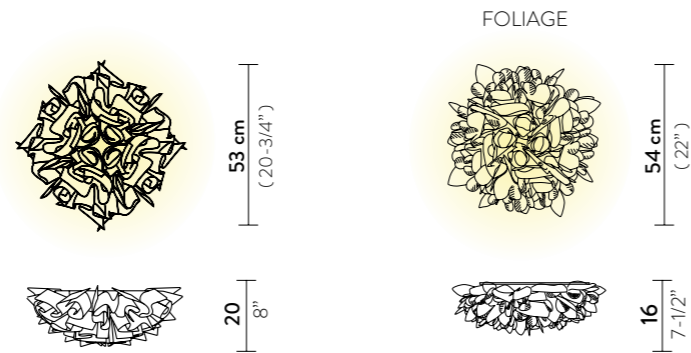

VELI CEILING/WALL MEDIUM and MINI DESIGN BY ADRIANO RACHELE

VELI CEILING/WALL MEDIUM

Light Source: 2 X 12W E26 LED Filament Bulbs
Veli Aurea: recommended 3000 Kelvin

Dimmable: with dimmable bulbs

Materials: Opalflex® / Lentiflex® / Goldflex® / Steelflex®
Copperflex® / Lentiflex® with cold foil

With: Magnetic hanging System

Weight: net 2,76 lbs - gross 5,73 lbs
net 3,09 lbs - gross 6,17 lbs (AUREA)

Packaging: 22,05 x 21,65 x h. 9,06 in