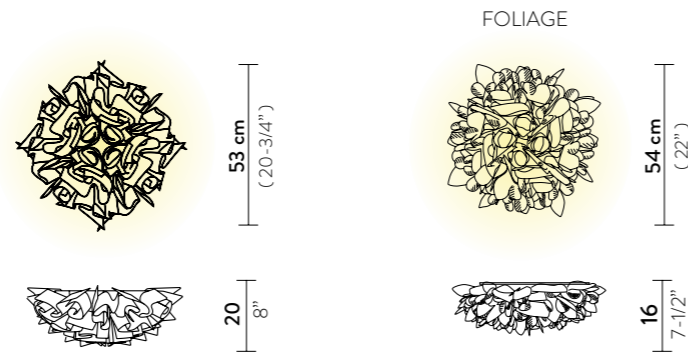

With: Magnetic hanging System

Weight: net 3,09 Kg - gross 5,8 Kg
 net 3,6 Kg - gross 6,2 Kg (AUREA)

Packaging: 80 x 80 x h. 30 cm

FINISH	PRODUCT CODE	EAN CODE	DETAILS
 AUREA	VELCL00WHG00000000EU	8024727102665	LIGHT SOURCE: 37 cm 14-1/4" 
 FOLIAGE	VELCL00FLG00000000EU	8024727084459	LIGHT SOURCE: 37 cm 14-1/4" 
 COUTURE	VELCL00CTR00000000EU	8024727073217	LIGHT SOURCE: 37 cm 14-1/4" 
 PRISMA	VELCL00PRS00000000EU	8024727040325	LIGHT SOURCE: 37 cm 14-1/4" 

FINISH	PRODUCT CODE	EAN CODE	DETAILS
 GOLD	VELCL00GLD00000000EU	8024727041681	LIGHT SOURCE: 37 cm 14-1/4" 
 SILVER	VELCL00SLV00000000EU	8024727041636	LIGHT SOURCE: 37 cm 14-1/4" 
 COPPER	VELCL00CPP00000000EU	8024727041780	LIGHT SOURCE: 37 cm 14-1/4" 
 WHITE	VELCL00WHT00000000EU	8024727039787	LIGHT SOURCE: 37 cm 14-1/4" 
 BLACK	VELCL00BLK00000000EU	8024727039800	LIGHT SOURCE: 37 cm 14-1/4" 

With: Magnetic hanging System

Weight: net 1,25 Kg - gross 2,6 Kg
net 1,4 Kg - gross 2,8 Kg (AUREA)

Packaging: 56 x 55 x h. 23 cm

VELI CEILING/WALL MINI

Light Source: 2 X 6W E14 LED Filament Bulbs

Dimmable: with dimmable bulbs

Materials: Opalflex® / Lentiflex® / Goldflex® / Steelflex®
Copperflex® / Lentiflex® with cold foil

With: Magnetic hanging System

Weight: net 0,61 Kg - gross 1,2 Kg

Packaging: 36 x 38 x h. 15 cm

FINISH	SIZE	PRODUCT CODE	EAN CODE	DETAILS
 AUREA	M	VELCM00WHG00000000EU	8024727102634	MEDIUM LIGHT SOURCE: 
	MINI	VELCS00WHG00000000EU	8024727102634	
 FOLIAGE	M	VELCM00FLG00000000EU	8024727084473	MEDIUM LIGHT SOURCE: MINI LIGHT SOURCE:  
	MINI	VELCS00FLG00000000EU	8024727084466	
 COUTURE	M	VELCM00CTR00000000EU	8024727073156	MEDIUM LIGHT SOURCE: MINI LIGHT SOURCE:  
	MINI	VELCS00CTR00000000EU	8024727073095	