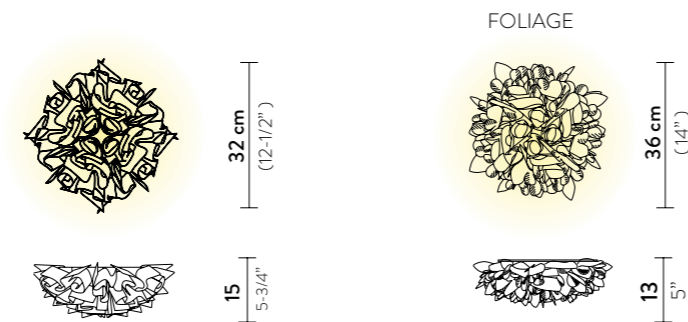

With: Magnetic hanging System

Weight: net 3,09 Kg - gross 5,8 Kg
 net 3,6 Kg - gross 6,2 Kg (AUREA)

Packaging: 80 x 80 x h. 30 cm

FINISH	PRODUCT CODE	EAN CODE	DETAILS
 AUREA	VELCL00WHG00000000EU	8024727102665	LIGHT SOURCE: 37 cm 14-1/4" 
 FOLIAGE	VELCL00FLG00000000EU	8024727084459	LIGHT SOURCE: 37 cm 14-1/4" 
 COUTURE	VELCL00CTR00000000EU	8024727073217	LIGHT SOURCE: 37 cm 14-1/4" 
 PRISMA	VELCL00PRS00000000EU	8024727040325	LIGHT SOURCE: 37 cm 14-1/4" 

FINISH	PRODUCT CODE	EAN CODE	DETAILS
 GOLD	VELCL00GLD00000000EU	8024727041681	LIGHT SOURCE: 37 cm 14-1/4" 
 SILVER	VELCL00SLV00000000EU	8024727041636	LIGHT SOURCE: 37 cm 14-1/4" 
 COPPER	VELCL00CPP00000000EU	8024727041780	LIGHT SOURCE: 37 cm 14-1/4" 
 WHITE	VELCL00WHT00000000EU	8024727039787	LIGHT SOURCE: 37 cm 14-1/4" 
 BLACK	VELCL00BLK00000000EU	8024727039800	LIGHT SOURCE: 37 cm 14-1/4" 

With: Magnetic hanging System

Weight: net 1,25 Kg - gross 2,6 Kg
net 1,4 Kg - gross 2,8 Kg (AUREA)

Packaging: 56 x 55 x h. 23 cm

VELI CEILING/WALL MINI

Light Source: 2 X 6W E14 LED Filament Bulbs

Dimmable: with dimmable bulbs

Materials: Opalflex® / Lentiflex® / Goldflex® / Steelflex®
Copperflex® / Lentiflex® with cold foil

With: Magnetic hanging System

Weight: net 0,61 Kg - gross 1,2 Kg

Packaging: 36 x 38 x h. 15 cm

FINISH	SIZE	PRODUCT CODE	EAN CODE	DETAILS
 AUREA	M	VELCM00WHG00000000EU	8024727102634	MEDIUM LIGHT SOURCE: 
	MINI	VELCS00WHG00000000EU	8024727102634	
 FOLIAGE	M	VELCM00FLG00000000EU	8024727084473	MEDIUM LIGHT SOURCE: MINI LIGHT SOURCE:  
	MINI	VELCS00FLG00000000EU	8024727084466	
 COUTURE	M	VELCM00CTR00000000EU	8024727073156	MEDIUM LIGHT SOURCE: MINI LIGHT SOURCE:  
	MINI	VELCS00CTR00000000EU	8024727073095	