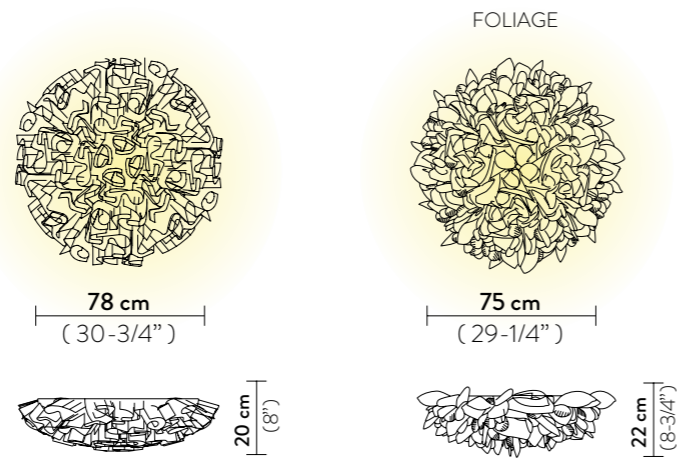

With: Magnetic hanging System

Weight: net 3,09 Kg - gross 5,8 Kg
 net 3,6 Kg - gross 6,2 Kg (AUREA)

Packaging: 80 x 80 x h. 30 cm

FINISH	PRODUCT CODE	EAN CODE	DETAILS
 AUREA	VELCL00WHG00000000EU	8024727102665	LIGHT SOURCE: 37 cm 14-1/4" 
 FOLIAGE	VELCL00FLG00000000EU	8024727084459	LIGHT SOURCE: 37 cm 14-1/4" 
 COUTURE	VELCL00CTR00000000EU	8024727073217	LIGHT SOURCE: 37 cm 14-1/4" 
 PRISMA	VELCL00PRS00000000EU	8024727040325	LIGHT SOURCE: 37 cm 14-1/4" 

FINISH	PRODUCT CODE	EAN CODE	DETAILS
 GOLD	VELCL00GLD00000000EU	8024727041681	LIGHT SOURCE: 37 cm 14-1/4" 
 SILVER	VELCL00SLV00000000EU	8024727041636	LIGHT SOURCE: 37 cm 14-1/4" 
 COPPER	VELCL00CPP00000000EU	8024727041780	LIGHT SOURCE: 37 cm 14-1/4" 
 WHITE	VELCL00WHT00000000EU	8024727039787	LIGHT SOURCE: 37 cm 14-1/4" 
 BLACK	VELCL00BLK00000000EU	8024727039800	LIGHT SOURCE: 37 cm 14-1/4" 