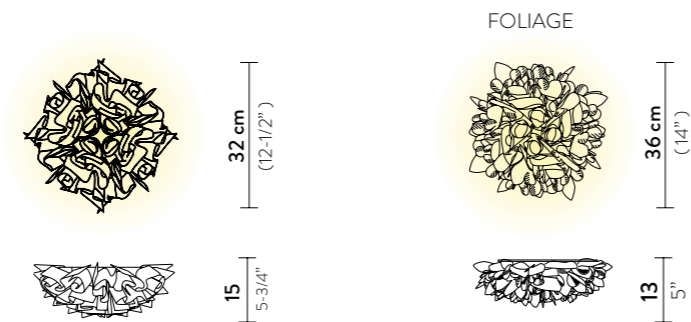

With: Magnetic hanging System

Weight: net 3,09 Kg - gross 5,8 Kg
 net 3,6 Kg - gross 6,2 Kg (AUREA)

Packaging: 80 x 80 x h. 30 cm

FINISH	PRODUCT CODE	EAN CODE	DETAILS
 AUREA	VELCL00WHG00000000EU	8024727102665	LIGHT SOURCE: 37 cm 14-1/4" 
 FOLIAGE	VELCL00FLG00000000EU	8024727084459	LIGHT SOURCE: 37 cm 14-1/4" 
 COUTURE	VELCL00CTR00000000EU	8024727073217	LIGHT SOURCE: 37 cm 14-1/4" 
 PRISMA	VELCL00PRS00000000EU	8024727040325	LIGHT SOURCE: 37 cm 14-1/4" 

Dimmable: with dimmable bulbs

Materials: Opalflex® / Lentiflex® / Goldflex® / Steelflex®
Copperflex® / Lentiflex® with cold foil

With: Magnetic hanging System

Weight: net 2,76 lbs - gross 5,73 lbs
net 3,09 lbs - gross 6,17 lbs (AUREA)

Packaging: 22,05 x 21,65 x h. 9,06 in

VELI CEILING/WALL MINI

Light Source: 2 X 6W E12 LED Filament Bulbs
Veli Aurea: recommended 3000 Kelvin

Dimmable: with dimmable bulbs

Materials: Opalflex® / Lentiflex® / Goldflex® / Steelflex®
Copperflex® / Lentiflex® with cold foil

With: Magnetic hanging System

Weight: net 1,34 lbs - gross 2,65 lbs

Packaging: 14,17 x 14,96 x h. 5,91 in

FINISH	SIZE	PRODUCT CODE	EAN CODE	DETAILS
 AUREA	M	VELCM00WHG00000000US	8024727102641	MEDIUM LIGHT SOURCE: 
	MINI	VELCS00WHG00000000US	8024727084558	MINI LIGHT SOURCE: 
 FOLIAGE	M	VELCM00FLG00000000US	8024727084541	MEDIUM LIGHT SOURCE: 
	MINI	VELCS00FLG00000000US	8024727084558	MINI LIGHT SOURCE: 
 COUTURE	M	VELCM00CTR00000000US	8024727073170	MEDIUM LIGHT SOURCE: 
	MINI	VELCS00CTR00000000US	8024727073118	MINI LIGHT SOURCE: 